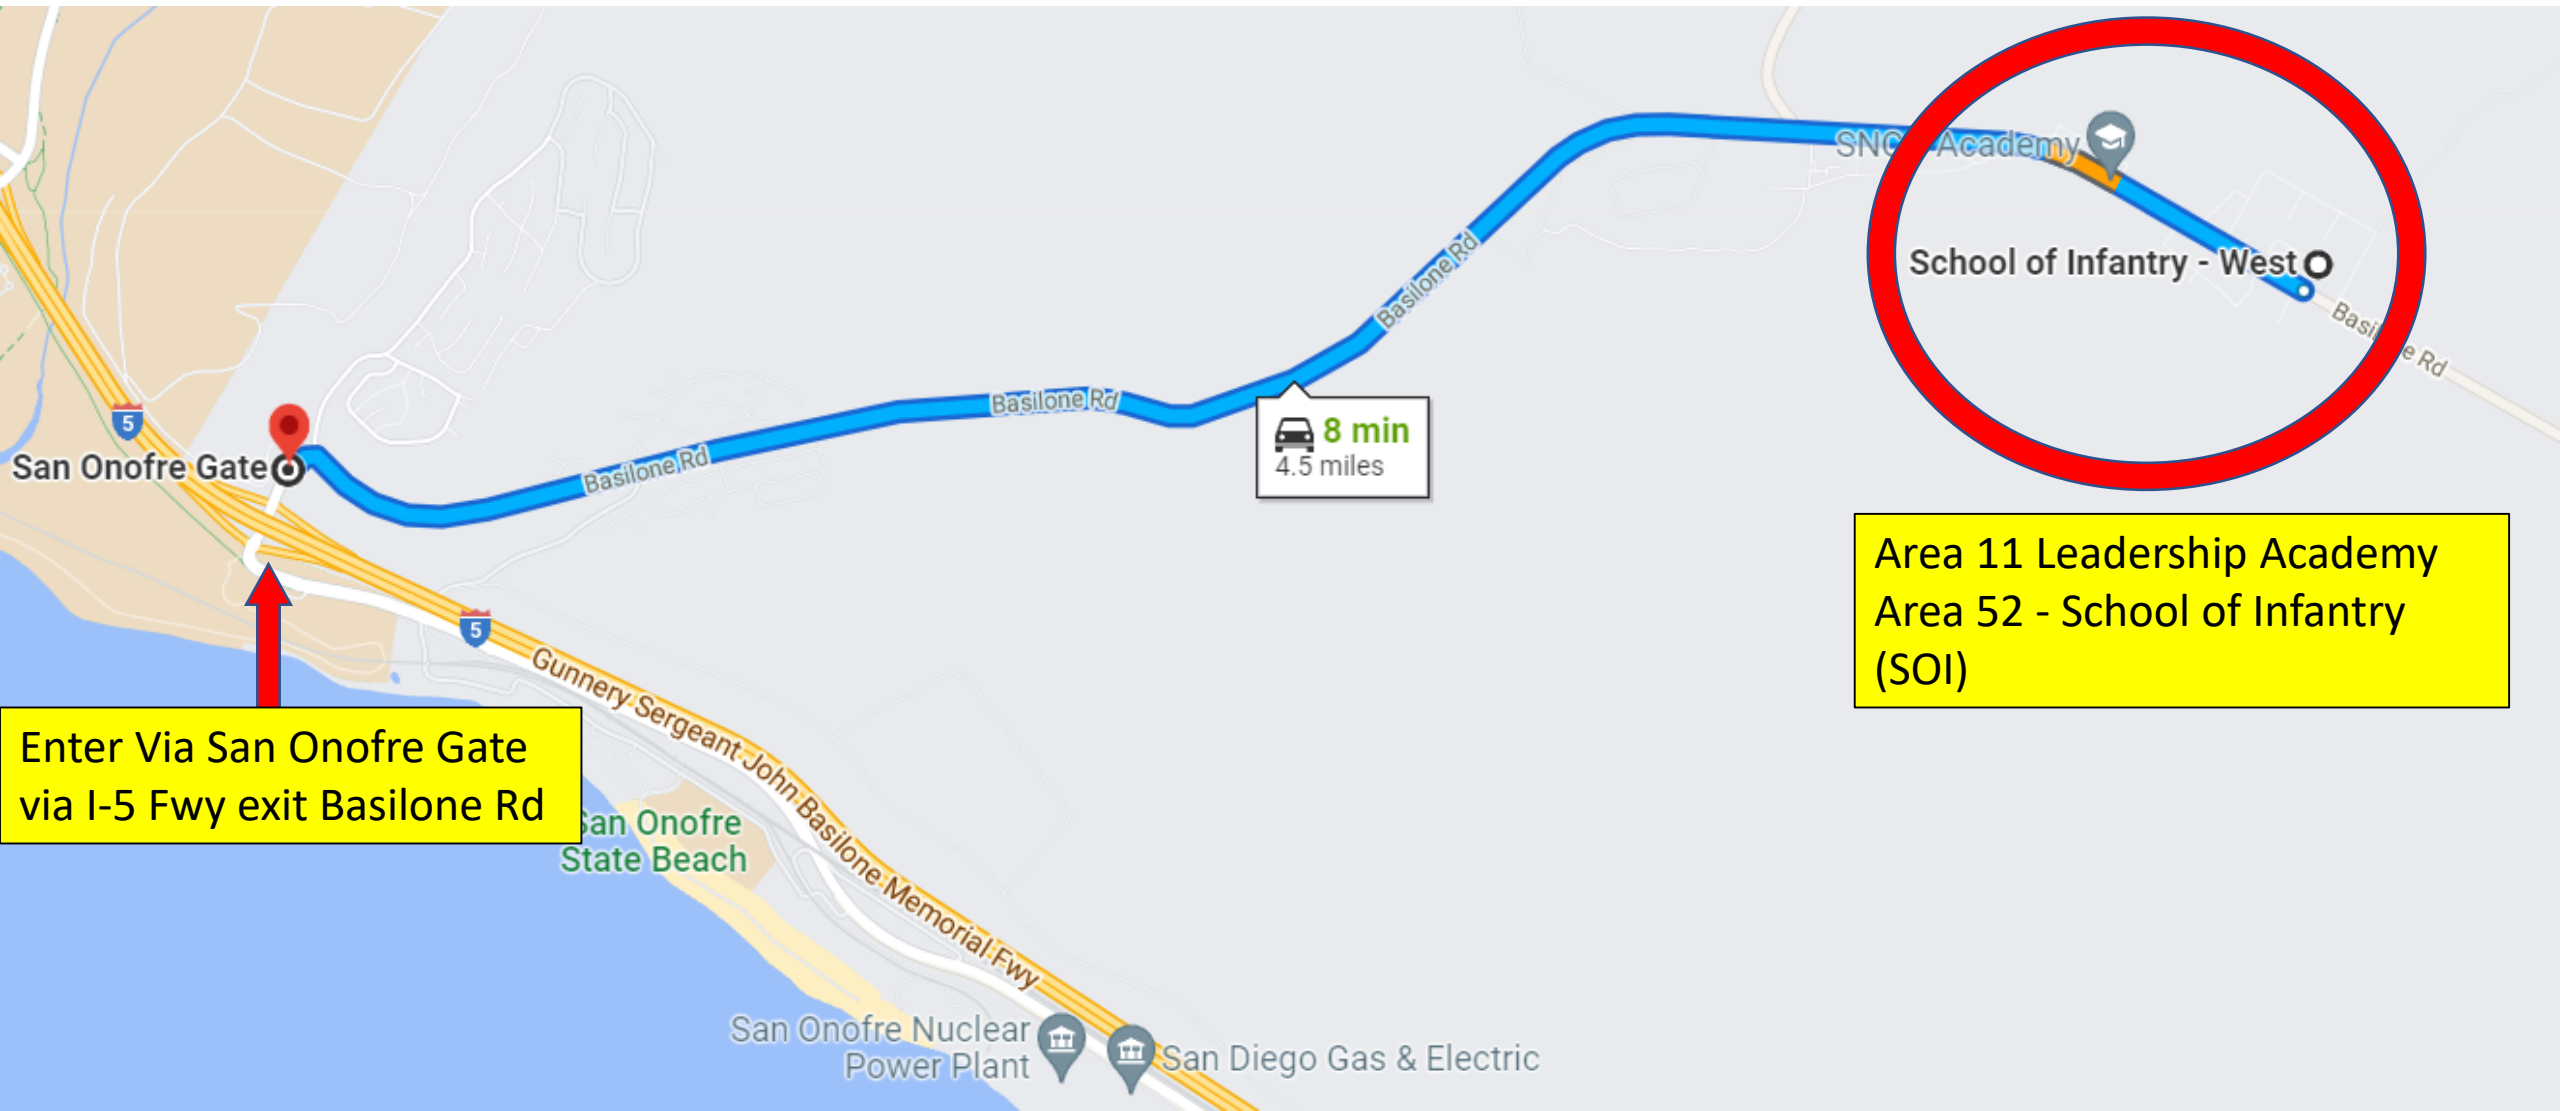

# Area 11 Leadership Academy Base Location

Enter Via San Onofre Gate  
via I-5 Fwy exit Basilone Rd

Area 11 Leadership Academy  
Area 52 - School of Infantry  
(SOI)

# 2023 NJROTC Area 11 Leadership Academy Camp Pendleton

## Onboard Camp Pendleton

- Follow Basilone Rd to 52 Area
- Left onto SOI Loop
- Cadet Drop Off on right
- Waiting area for Cadet Check-in

\*\*\* Cadet will inform ride that they are clear before ride departs

- Proceed to Basilone Rd back to San Onofre Gate to exit base